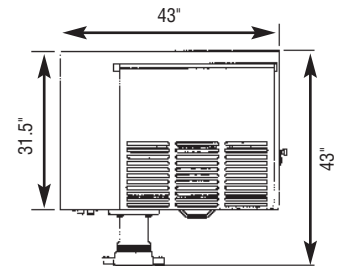

HOLLYMATIC WARRANTY
Twelve (12) months from date of purchase. Refer to warranty certificate for terms and conditions

Hollymatic Corporation,
600 E. Plainfield Road, Countryside, Illinois 60525
708/579-3700 Fax: 708/579-1057
Web Site: www.hollymatic.com

Hollymatic.

YOUR PRICE VALUE LEADER™