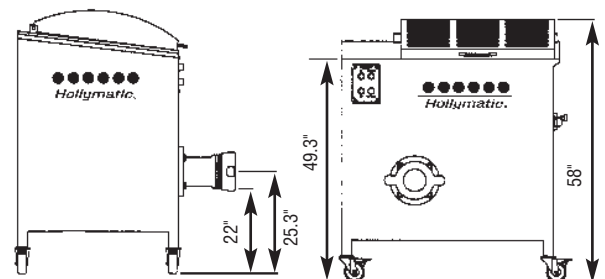

HOLLYMATIC WARRANTY
Twelve (12) months from date of purchase. Refer to warranty certificate for terms and conditions

Hollymatic Corporation,
600 E. Plainfield Road, Countryside, Illinois 60525
708/579-3700 Fax: 708/579-1057
Web Site: www.hollymatic.com

Hollymatic.

YOUR PRICE VALUE LEADER™