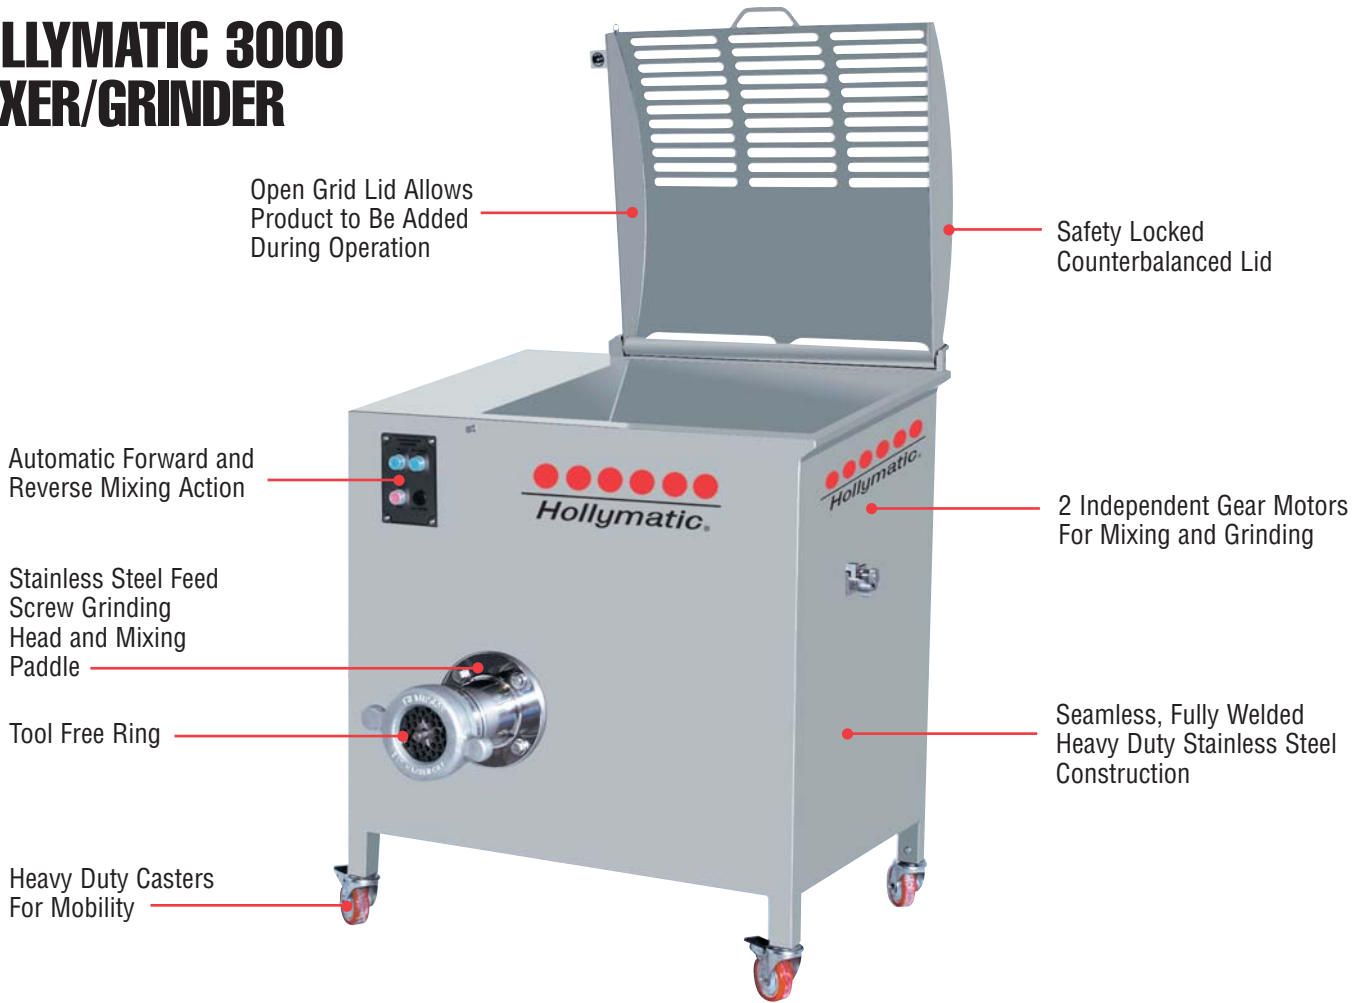

HOLLYMATIC 3000 MIXER/GRINDER

IT'S PERFECT. THE HOLLYMATIC 3000 MIXER/GRINDER FILLS THE GAP BETWEEN TOO BIG AND TOO SMALL.

If your operation is somewhere between a supermarket and a large industrial processor...the Hollymatic 3000 Mixer/Grinder is perfect for you. Output rates can exceed 5,940 lb/hr, with a second cut output rate of up to 65 lb/min through a 1/8" plate (depending on product). Solidly constructed of heavy gauge stainless steel with seam welded corners throughout, the Hollymatic 3000 offers smooth, easy to clean surfaces.

The removable stainless steel mixing arm offers an efficient mix and dispersion of the product and is programmed with an automatic forward-reverse duty cycle. The feed screw channel empties fully without squashing or pulping the product.

Stainless steel feed screw, grinding head and adapter ring are standard. Pneumatic foot control is available to assist in filling trays for display. Powered by two independent gear reduction units, the Hollymatic 3000 delivers quiet and continuous, trouble free operation. For more information contact Hollymatic or your local Hollymatic Dealer today. Hollymatic Corporation, 600 E. Plainfield, Road, Countryside IL 60525. Telephone: 708/579-3700; Fax: 708/579-1057; Web Address: www.hollymatic.com.

Hollymatic.

YOUR PRICE VALUE LEADER™

HOLLYMATIC 3000 MIXER/GRINDER

HOLLYMATIC 3000 SPECIFICATIONS

| | |
|-----------------------|--|
| Hopper Capacity: | 300 pounds |
| Grinding Head Size: | 52 (5-1/8") |
| Production Capacity: | Up to 65 lb/min. (Second Cut) (depending on product & plate size) |
| Gear Motor (Mincing): | 12HP |
| Gear Motor (Mixing): | 1.5HP |
| Standard Voltage: | 200V. or 230V., 60Hz., 3ph. 36A |
| Net Weight: | 880 lbs. |